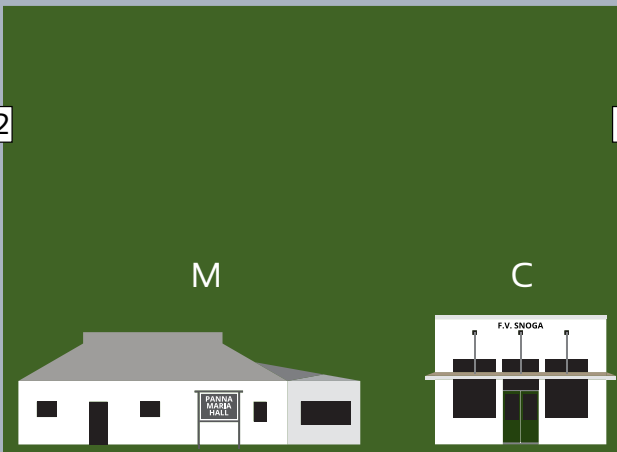

# Panna Maria, Texas Central Historic District

2724

381

P  
Q  
R  
S  
T  
U  
V  
W

242

380

81